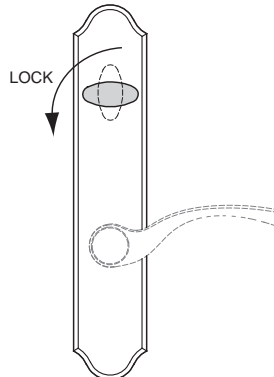

Assembled 3D View

Traditional Style handle shown
Optional Handle Styles Also Available

Note: Part drawings not to scale.

1/8 Allen Wrench

(K)

Construction Handle
Part# 099601

(L)

Note: Individual Parts shown with part numbers, can be ordered separately.

BILL OF MATERIAL for Each Handle Set Package

ID	QTY	Description	Part#
	1	Handle Set, Swing Patio Door Active	
	1	Handle Set, Swing Patio Door Active Sub-Assy	
(A)	Pair	Interior & Exterior Escutcheon	
(B)	1	Handle, RI LO	
(C)	1	Handle, RO LI	
(D)	2	#10-32 X 2" Phillips Oval Head Screw	Brass 099641 White 099646
(E)	1	Split Spindle (Two Piece)	099599
(F)	1	Lock Cylinder with Keys	099614 Keyed Random 099615 Keyed Alike
(G)	2	Bushing, Handle	099597
(H)	2	Set Screw, Handle Mounting	099598
(J)	1	Gasket for Exterior Escutcheon	099647
(K)	1	1/8 Allen Wrench	
(L)	1	Construction Handle	099601

ID QTY Optional Handle Styles

- (M) 1 Handle, RO LI Capri Style
- (N) 1 Handle, RI LO Capri Style
- (P) 2 Handle, Non-Handed Loft Style

Gasket for Exterior Escutcheon
Part# 099647

(J)

(G) Handle Bushing (G)

(H) Handle Mounting Set Screw (H)

OPTIONAL HANDLE STYLES

LOCK

1. System is locked by turning the thumbturn 90° inside or with key outside.

UN-LOCK

1. System is un-locked by turning the thumbturn 90° inside or with key outside and pressing down on handle to open the door.