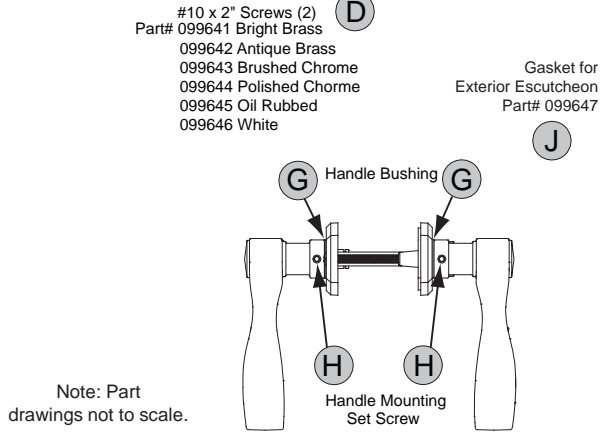

Assembled 3D View
Traditional Style handle shown
Optional Handle Styles Also Available

BILL OF MATERIAL for Each Handle Set Package

ID	QTY	Description	Part#
	1	Handle Set, Swing Patio Door Semi-Active	
	1	Handle Set, Swing Patio Door Semi-Active Sub-Assy	
(A)	Pair	Interior & Exterior Escutcheon	
(B)	1	Handle, RI LO	
(C)	1	Handle, RO LI	
(D)	2	#10-32 X 2" Phillips Oval Head Screw — Brass White	099641 099646
(E)	1	Split Spindle (Two Piece)	099599
(F)	1	Thumb Turn Tung	099600
(G)	2	Bushing, Handle	099597
(H)	2	Set Screw, Handle Mounting	099598
(J)	1	Gasket for Exterior Escutcheon	099647
(K)	1	1/8 Allen Wrench	
(L)	1	Construction Handle	099601

ID QTY Optional Handle Styles

- (M) 1 Handle, RO LI Capri Style
- (N) 1 Handle, RI LO Capri Style
- (P) 2 Handle, Non-Handed Loft Style

Note: Individual Parts shown with part numbers, can be ordered separately.