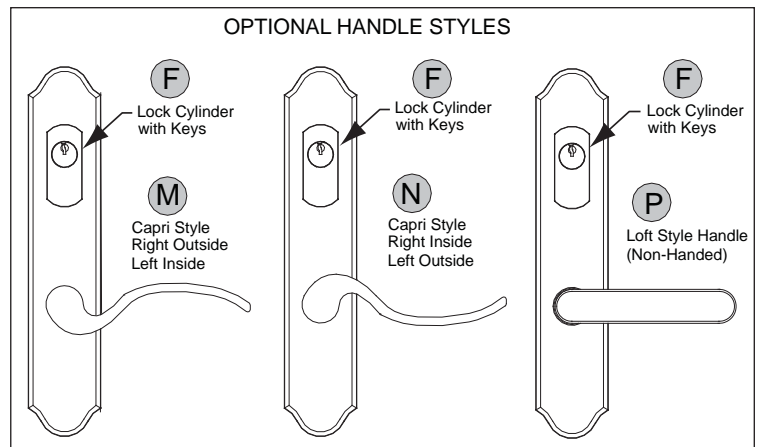

BILL OF MATERIAL for Each Handle Set Package

ID	QTY	Description	Part#
	1	Handle Set, Swing Patio Door Active	
	1	Handle Set, Swing Patio Door Active Sub-Assy	
(A)	Pair	Interior & Exterior Escutcheon	
(B)	1	Handle, RI LO	
(C)	1	Handle, RO LI	
(D)	2	#10-32 X 2" Phillips Oval Head Screw	Brass 099641 White 099646
(E)	1	Split Spindle (Two Piece)	099599
(F)	1	Lock Cylinder with Keys	099614 Keyed Random 099615 Keyed Alike
(G)	2	Bushing, Handle	099597
(H)	2	Set Screw, Handle Mounting	099598
(J)	1	Gasket for Exterior Escutcheon	099647
(K)	1	1/8 Allen Wrench	
(L)	1	Construction Handle	099601

ID QTY Optional Handle Styles

- (M) 1 Handle, RO LI Capri Style
- (N) 1 Handle, RI LO Capri Style
- (P) 2 Handle, Non-Handed Loft Style

Gasket for Exterior Escutcheon
Part# 099647

(J)

(G) Handle Bushing (G)

(H) Handle Mounting Set Screw (H)

OPTIONAL HANDLE STYLES

LOCK

1. System is locked by turning the thumbturn 90° inside or with key outside.

UN-LOCK

1. System is un-locked by turning the thumbturn 90° inside or with key outside and pressing down on handle to open the door.