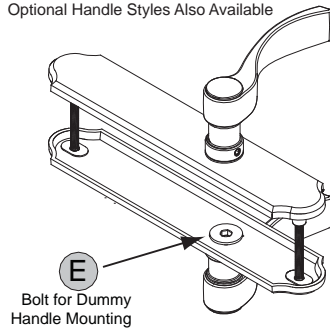

Dummy Handle Set

Handle Sets, 1 Per Box Include Parts Shown

Description	Part# & Handle Style		
	Traditional	Capri	Loft
Bright Brass w/ Top Coat	099660	099678	099696
Antique Brass w/ Top Coat	099661	099679	099697
Brushed Chrome	099662	099680	099698
Polished Chrome	099663	099681	099699
Oil Rubbed Bronze (Painted)	099830	099831	099832
White Painted	099665	099683	099701
Champagne Painted	017424	017425	017426

BILL OF MATERIAL for Each Handle Set Package

ID	QTY	Description	Part#
	1	Handle Set, Swing Patio Door Dummy	
	1	Handle Set, Swing Patio Door Dummy Sub-Assy	
(A)	Pair	Interior & Exterior Escutcheon	
(B)	1	Handle, RI LO Dummy	
(C)	1	Handle, RO LI Dummy	
(D)	2	#10-32 X 2" Phillips Oval Head Screw	Brass 099641 White 099646
(E)	1	Bolt for Dummy Handle Mounting	
(F)	1	Gasket for Exterior Escutcheon	099647
(G)	1	1/4 Allen Wrench	

Assembled 3D View
Traditional Style handle Shown
Optional Handle Styles Also Available

Note: Individual Parts shown with part numbers, can be ordered separately.

ID QTY Optional Handle Styles

- (H) 1 Handle, RI LO Capri Style
- (J) 1 Handle, RO LI Capri Style
- (K) 2 Handle, Non-Handed Loft Style