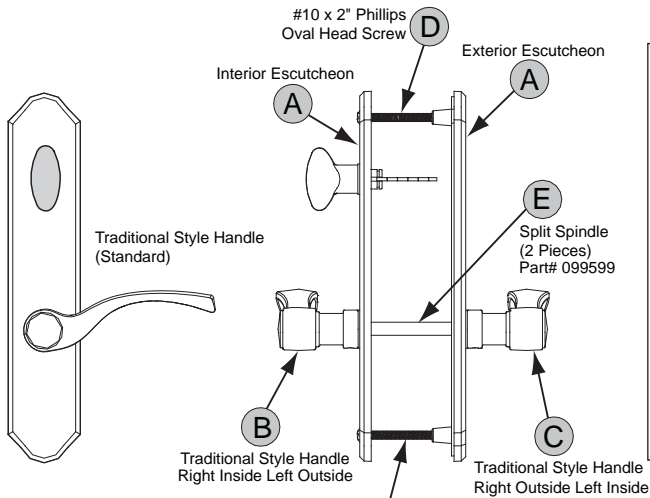

(H) Handle Mounting Set Screw (H)

OPTIONAL HANDLE STYLES

LOCK

1. System is locked by turning the thumbturn 90° inside or with key outside.

UN-LOCK

1. System is un-locked by turning the thumbturn 90° inside or with key outside and pressing down on handle to open the door.

Assembled 3D View
Traditional Style handle shown
Optional Handle Styles Also Available

BILL OF MATERIAL for Each Handle Set Package

ID	QTY	Description	Part#
	1	Handle Set, Swing Patio Door Semi-Active	
	1	Handle Set, Swing Patio Door Semi-Active Sub-Assy	
(A)	Pair	Interior & Exterior Escutcheon	
(B)	1	Handle, RI LO	
(C)	1	Handle, RO LI	
(D)	2	#10-32 X 2" Phillips Oval Head Screw — Brass White	099641 099646
(E)	1	Split Spindle (Two Piece)	099599
(F)	1	Thumb Turn Tung	099600
(G)	2	Bushing, Handle	099597
(H)	2	Set Screw, Handle Mounting	099598
(J)	1	Gasket for Exterior Escutcheon	099647
(K)	1	1/8 Allen Wrench	
(L)	1	Construction Handle	099601

ID QTY Optional Handle Styles

- (M) 1 Handle, RO LI Capri Style
- (N) 1 Handle, RI LO Capri Style
- (P) 2 Handle, Non-Handed Loft Style

Note: Individual Parts shown with part numbers, can be ordered separately.