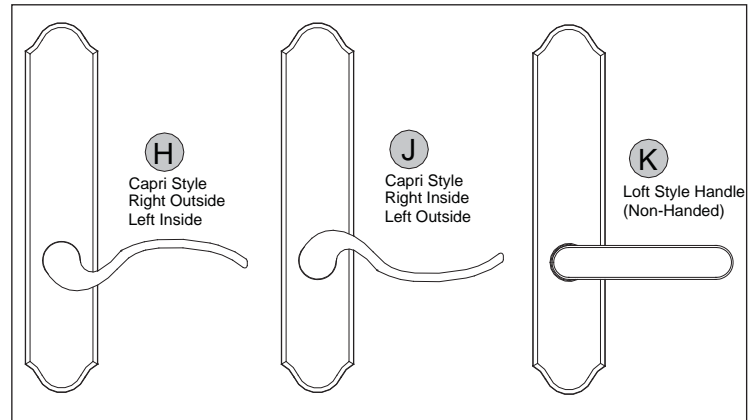

BILL OF MATERIAL for Each Handle Set Package

ID	QTY	Description	Part#
	1	Handle Set, Swing Patio Door Dummy	
	1	Handle Set, Swing Patio Door Dummy Sub-Assy	
(A)	Pair	Interior & Exterior Escutcheon	
(B)	1	Handle, RI LO Dummy	
(C)	1	Handle, RO LI Dummy	
(D)	2	#10-32 X 2" Phillips Oval Head Screw	Brass 099641 White 099646
(E)	1	Bolt for Dummy Handle Mounting	
(F)	1	Gasket for Exterior Escutcheon	099647
(G)	1	1/4 Allen Wrench	

Assembled 3D View
Traditional Style handle Shown
Optional Handle Styles Also Available

Note: Individual Parts shown with part numbers, can be ordered separately.

ID QTY Optional Handle Styles

- (H) 1 Handle, RI LO Capri Style
- (J) 1 Handle, RO LI Capri Style
- (K) 2 Handle, Non-Handed Loft Style

OPTIONAL HANDLE STYLES

- #10 x 2" Screws (2)
Part# 099641 Bright Brass
099642 Antique Brass
099643 Brushed Chrome
099644 Polished Chrome
099645 Oil Rubbed
099646 White

Gasket for Exterior Escutcheon
Part# 099647 (F)

Note: Parts drawings not to scale.