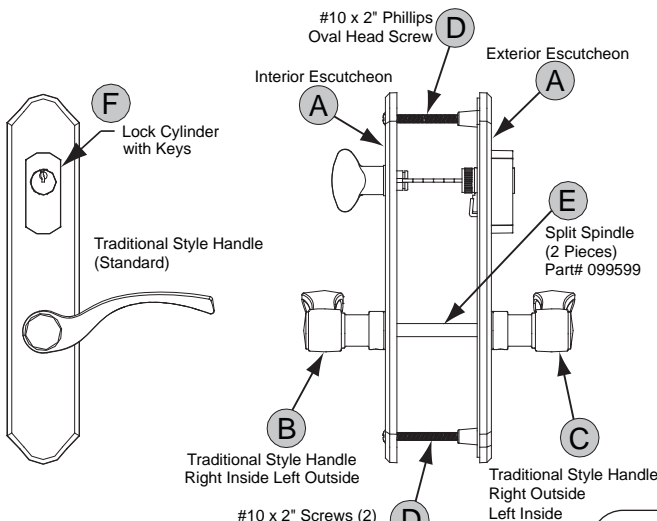

Active Handle Set

Handle Sets, 1 Per Box Include Parts Shown

Description	Part# & Handle Style		
	Traditional	Capri	Loft
Bright Brass w/ Top Coat	099648	099666	099684
Antique Brass w/ Top Coat	099649	099667	099685
Brushed Chrome	099650	099668	099686
Polished Chrome	099651	099669	099687
Oil Rubbed Bronze (Painted)	099824	099825	099826
White Painted	099653	099671	099689
Champagne Painted	017418	017419	017420

Assembled 3D View

Traditional Style handle shown
Optional Handle Styles Also Available

Note: Part drawings not to scale.

1/8 Allen Wrench

(K)

Construction Handle
Part# 099601

(L)

Note: Individual Parts shown with part numbers, can be ordered separately.

BILL OF MATERIAL for Each Handle Set Package

ID	QTY	Description	Part#
	1	Handle Set, Swing Patio Door Active	
	1	Handle Set, Swing Patio Door Active Sub-Assy	
(A)	Pair	Interior & Exterior Escutcheon	
(B)	1	Handle, RI LO	
(C)	1	Handle, RO LI	
(D)	2	#10-32 X 2" Phillips Oval Head Screw	Brass 099641 White 099646
(E)	1	Split Spindle (Two Piece)	099599
(F)	1	Lock Cylinder with Keys	099614 Keyed Random 099615 Keyed Alike
(G)	2	Bushing, Handle	099597
(H)	2	Set Screw, Handle Mounting	099598
(J)	1	Gasket for Exterior Escutcheon	099647
(K)	1	1/8 Allen Wrench	
(L)	1	Construction Handle	099601

ID QTY Optional Handle Styles

- (M) 1 Handle, RO LI Capri Style
- (N) 1 Handle, RI LO Capri Style
- (P) 2 Handle, Non-Handed Loft Style

Gasket for Exterior Escutcheon
Part# 099647

(J)

(G) Handle Bushing (G)

(H) Handle Mounting Set Screw (H)

OPTIONAL HANDLE STYLES

LOCK

1. System is locked by turning the thumbturn 90° inside or with key outside.

UN-LOCK

1. System is un-locked by turning the thumbturn 90° inside or with key outside and pressing down on handle to open the door.