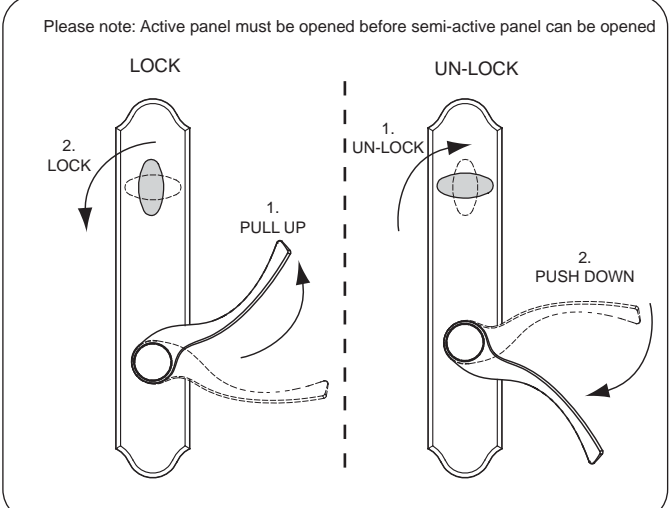

ID QTY Optional Handle Styles

- (M) 1 Handle, RO LI Capri Style
- (N) 1 Handle, RI LO Capri Style
- (P) 2 Handle, Non-Handed Loft Style

Note: Individual Parts shown with part numbers, can be ordered separately.