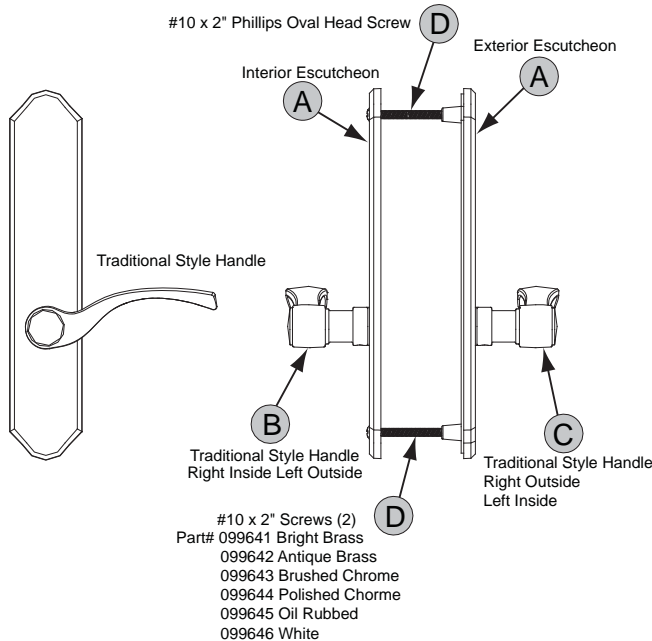

BILL OF MATERIAL for Each Handle Set Package

ID	QTY	Description	Part#
	1	Handle Set, Swing Patio Door Dummy	
	1	Handle Set, Swing Patio Door Dummy Sub-Assy	
(A)	Pair	Interior & Exterior Escutcheon	
(B)	1	Handle, RI LO Dummy	
(C)	1	Handle, RO LI Dummy	
(D)	2	#10-32 X 2" Phillips Oval Head Screw	Brass 099641 White 099646
(E)	1	Bolt for Dummy Handle Mounting	
(F)	1	Gasket for Exterior Escutcheon	099647
(G)	1	1/4 Allen Wrench	

Assembled 3D View
Traditional Style handle Shown
Optional Handle Styles Also Available

Note: Individual Parts shown with part numbers, can be ordered separately.

ID QTY Optional Handle Styles

- (H) 1 Handle, RI LO Capri Style
- (J) 1 Handle, RO LI Capri Style
- (K) 2 Handle, Non-Handed Loft Style

OPTIONAL HANDLE STYLES

- #10 x 2" Screws (2)
Part# 099641 Bright Brass
099642 Antique Brass
099643 Brushed Chrome
099644 Polished Chrome
099645 Oil Rubbed
099646 White

Gasket for Exterior Escutcheon
Part# 099647 (F)

Note: Parts drawings not to scale.