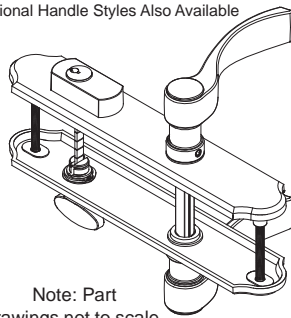

Active Handle Set

Handle Sets, 1 Per Box Include Parts Shown

Description	Part# & Handle Style		
	Traditional	Capri	Loft
Bright Brass w/ Top Coat	099648	099666	099684
Antique Brass w/ Top Coat	099649	099667	099685
Brushed Chrome	099650	099668	099686
Polished Chrome	099651	099669	099687
Oil Rubbed Bronze (Painted)	099824	099825	099826
White Painted	099653	099671	099689
Champagne Painted	017418	017419	017420

Assembled 3D View

Traditional Style handle shown
Optional Handle Styles Also Available

Note: Part drawings not to scale.

1/8 Allen Wrench

(K)

Construction Handle
Part# 099601

(L)

Note: Individual Parts shown with part numbers, can be ordered separately.

BILL OF MATERIAL for Each Handle Set Package

ID	QTY	Description	Part#
	1	Handle Set, Swing Patio Door Active	
	1	Handle Set, Swing Patio Door Active Sub-Assy	
(A)	Pair	Interior & Exterior Escutcheon	
(B)	1	Handle, RI LO	
(C)	1	Handle, RO LI	
(D)	2	#10-32 X 2" Phillips Oval Head Screw	Brass 099641 White 099646
(E)	1	Split Spindle (Two Piece)	099599
(F)	1	Lock Cylinder with Keys	099614 Keyed Random 099615 Keyed Alike
(G)	2	Bushing, Handle	099597
(H)	2	Set Screw, Handle Mounting	099598
(J)	1	Gasket for Exterior Escutcheon	099647
(K)	1	1/8 Allen Wrench	
(L)	1	Construction Handle	099601

(H) Handle Mounting Set Screw (H)

OPTIONAL HANDLE STYLES

LOCK

1. System is locked by turning the thumbturn 90° inside or with key outside.

UN-LOCK

1. System is un-locked by turning the thumbturn 90° inside or with key outside and pressing down on handle to open the door.