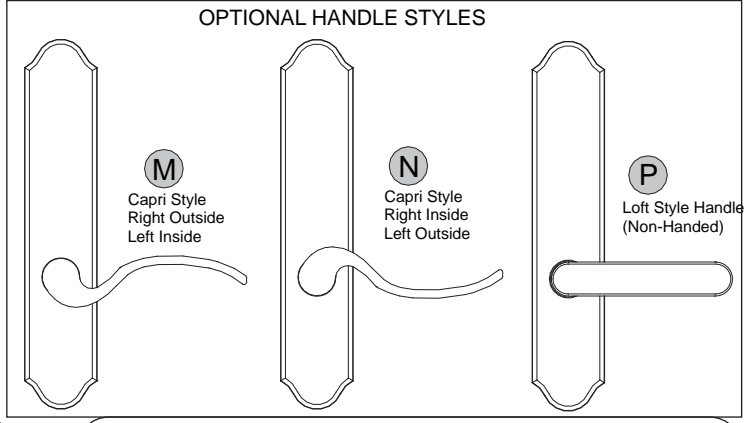

(H) Handle Mounting Set Screw (H)

OPTIONAL HANDLE STYLES

LOCK

1. System is locked by turning the thumbturn 90° inside or with key outside.

UN-LOCK

1. System is un-locked by turning the thumbturn 90° inside or with key outside and pressing down on handle to open the door.

Assembled 3D View
Traditional Style handle shown
Optional Handle Styles Also Available

BILL OF MATERIAL for Each Handle Set Package

ID	QTY	Description	Part#
	1	Handle Set, Swing Patio Door Semi-Active	
	1	Handle Set, Swing Patio Door Semi-Active Sub-Assy	
(A)	Pair	Interior & Exterior Escutcheon	
(B)	1	Handle, RI LO	
(C)	1	Handle, RO LI	
(D)	2	#10-32 X 2" Phillips Oval Head Screw — Brass White	099641 099646
(E)	1	Split Spindle (Two Piece)	099599
(F)	1	Thumb Turn Tung	099600
(G)	2	Bushing, Handle	099597
(H)	2	Set Screw, Handle Mounting	099598
(J)	1	Gasket for Exterior Escutcheon	099647
(K)	1	1/8 Allen Wrench	
(L)	1	Construction Handle	099601

ID QTY Optional Handle Styles

- (M) 1 Handle, RO LI Capri Style
- (N) 1 Handle, RI LO Capri Style
- (P) 2 Handle, Non-Handed Loft Style

Note: Individual Parts shown with part numbers, can be ordered separately.