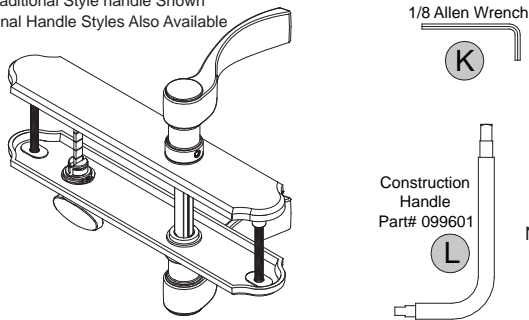

Semi-Active Handle Set

Handle Sets, 1 Per Box Include Parts Shown

Description	Part# & Handle Style		
	Traditional	Capri	Loft
Bright Brass w/ Top Coat	099654	099672	099690
Antique Brass w/ Top Coat	099655	099673	099691
Brushed Chrome	099656	099674	099692
Polished Chrome	099657	099675	099693
Oil Rubbed Bronze (Painted)	099827	099828	099829
White Painted	099659	099677	099695
Champagne Painted	017421	017422	017423

Assembled 3D View
Traditional Style handle shown
Optional Handle Styles Also Available