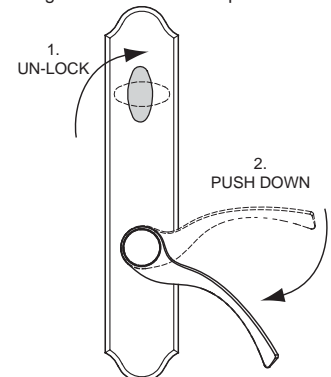

BILL OF MATERIAL for Each Handle Set Package

ID	QTY	Description	Part#
	1	Handle Set, Swing Patio Door Active	
	1	Handle Set, Swing Patio Door Active Sub-Assy	
(A)	Pair	Interior & Exterior Escutcheon	
(B)	1	Handle, RI LO	
(C)	1	Handle, RO LI	
(D)	2	#10-32 X 2" Phillips Oval Head Screw	Brass 099641 White 099646
(E)	1	Split Spindle (Two Piece)	099599
(F)	1	Lock Cylinder with Keys	099614 Keyed Random 099615 Keyed Alike
(G)	2	Bushing, Handle	099597
(H)	2	Set Screw, Handle Mounting	099598
(J)	1	Gasket for Exterior Escutcheon	099647
(K)	1	1/8 Allen Wrench	
(L)	1	Construction Handle	099601

ID QTY Optional Handle Styles

- (M) 1 Handle, RO LI Capri Style
- (N) 1 Handle, RI LO Capri Style
- (P) 2 Handle, Non-Handed Loft Style

Gasket for Exterior Escutcheon
Part# 099647

(J)

(G) Handle Bushing (G)

(H) Handle Mounting Set Screw (H)

OPTIONAL HANDLE STYLES

LOCK

1. System is locked by turning the thumbturn 90° inside or with key outside.

UN-LOCK

1. System is un-locked by turning the thumbturn 90° inside or with key outside and pressing down on handle to open the door.

Assembled 3D View
Traditional Style handle shown
Optional Handle Styles Also Available

BILL OF MATERIAL for Each Handle Set Package

ID	QTY	Description	Part#
	1	Handle Set, Swing Patio Door Semi-Active	
	1	Handle Set, Swing Patio Door Semi-Active Sub-Assy	
(A)	Pair	Interior & Exterior Escutcheon	
(B)	1	Handle, RI LO	
(C)	1	Handle, RO LI	
(D)	2	#10-32 X 2" Phillips Oval Head Screw — Brass White	099641 099646
(E)	1	Split Spindle (Two Piece)	099599
(F)	1	Thumb Turn Tung	099600
(G)	2	Bushing, Handle	099597
(H)	2	Set Screw, Handle Mounting	099598
(J)	1	Gasket for Exterior Escutcheon	099647
(K)	1	1/8 Allen Wrench	
(L)	1	Construction Handle	099601