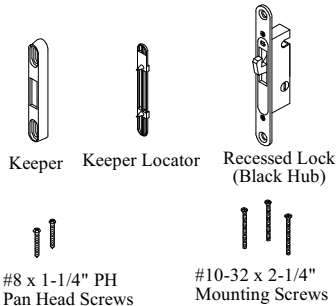

CHES/CHES-F
 Classic Aluminum Wood
 Sliding Patio Doors

Handle Packages

Sliding Patio Door Handle Packages
(Includes Items #34 - #36)

Standard Handle Package

Keyed Handle Package Upgrade

Qty.	Description	Part No.
Standard Black Handle Package (No Key Lock)		
1	Exterior Handle with Cylinder Hole (punch out)	019035
1	Interior Wood Handle with Lever Lock	
1	Recessed Lock - Grey	
1	Keeper Locator	022328
1	Keeper	
2	#8 x 1-1/4" PH Pan Head Screws	
2	2-5/16" Black Handle Screws (Wood Wood)	025704
2	2-1/2" Black Handle Screws (Aluminum Wood)	039629
1	Instruction Sheet	
Standard White Handle Package (No Key Lock)		
	Same as Standard Black Handle Package except with White Handle (Exterior and Interior) and White Handle Screws	024623
Antique Brass Keyed Handle Package (Upgrade)		
1	Exterior Handle with Cylinder Hole	019033
1	Interior Wood Handle with Lever Lock	
1	Interior Mounting Plate	011771
1	Recessed Lock - Black	
1	Keeper Locator	022328
1	Keyed Cylinder Package	
1	Keyed Cylinder	
2	Keys	
3	#10-32 x 2-1/8" Silver Mounting Screws (Wood Wood)	010533
2	3/4" Antique Brass Handle Screws	025682
1	Plastic Drill Guide	
1	Metal Drill Stop	
1	Keeper	
2	#8 x 1-1/4" PH Pan Head Screws	
3	#10-32 x 2-1/4" Silver Mounting Screws (Aluminum Wood)	010534
1	Instruction Sheet	
Brite Brass Keyed Handle Package (Upgrade)		
	Same as Antique Brass Keyed Handle Package except with Brite Brass Handle (Exterior and Interior) and Brite Brass Handle Screws	019034
2	3/4" Brite Brass Handle Screws	025705
White Handle Package (Upgrade)		
	Same as Antique Brass Keyed Handle Package except with White Handle (Exterior and Interior) and White Handle Screws	024622
2	3/4" White Handle Screws	010322
Bushing Replacement Kit for Fliplever (Upgrade)		
		012942