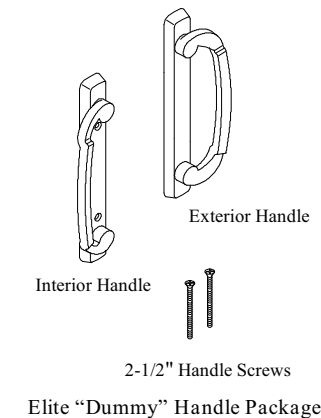

OXXO "Dummy" Handle Packages

Sliding Patio Door OXXO "Dummy" Handle Packages

Qty.	Description	Part No.
	Standard Black OXXO "Dummy" Handle Package	019214
1	Exterior Handle	
1	Interior Wood Handle	
2	2-5/16" Black Handle Screws (Wood Wood)	025704
2	2-1/2" Black Handle Screws (Aluminum Wood)	039629
1	Instruction Sheet	
	Standard White OXXO "Dummy" Handle Package	024665
	Same as Standard Black "Dummy" Handle Package except with White Handle (Exterior and Interior) and White Handle Screws	
	Antique Brass OXXO "Dummy" Handle Package	019212
1	Exterior Handle without Cylinder Hole	
1	Interior Wood Handle with Lever Lock	
1	Interior Mounting Plate	011771
1	Mounting Hardware Package	
3	#10-32 x 2-1/8" Silver Mounting Screws (Wood Wood)	010533
2	3/4" Antique Brass Handle Screws	025682
1	Plastic Drill Guide	
1	Metal Drill Stop	
3	#10-32 x 2-1/4" Silver Mounting Screws (Aluminum Wood)	010534
1	Instruction Sheet	
	Brite Brass OXXO "Dummy" Handle Package	019213
	Same as Antique Brass "Dummy" Handle Package except with Brite Brass Handle (Exterior and Interior) and Brite Brass Handle Screws	
2	3/4" Brite Brass Handle Screws	025705
	White OXXO "Dummy" Handle Package	024669
	Same as Antique Brass "Dummy" Handle Package except with White Handle (Exterior and Interior) and White Handle Screws	
2	3/4" White Handle Screws	010322
	Antique Brass Elite OXXO "Dummy" Handle Package	038547
1	Exterior Handle without Cylinder Holes	
1	Interior Handle without Lever Lock	
2	#8-32 x 2-5/16" Mounting Screws (Wood Wood)	010536
2	#8-32 x 2-1/2" Antique Brass Mounting Screws (Aluminum Wood)	010535
	Brite Brass Elite OXXO "Dummy" Handle Package	038546
	Same as Antique Brass Elite "Dummy" Handle Package except with Brite Brass Elite Handle (Exterior and Interior) and Bright Brass Handle Screws	
2	#8-32 x 2-1/2" Brite Brass Mounting Screws (Aluminum Wood)	010537
2	#8-32 x 2-5/16" Brite Brass Mounting Screws (Wood Wood)	010538
	White Elite OXXO "Dummy" Handle Package	038548
	Same as Antique Brass Elite "Dummy" Handle Package except with White Elite Handle (Exterior and Interior) and White Handle Screws	
2	#8-32 x 2-1/2" White Mounting Screws (Aluminum Wood)	010532
2	#8-32 x 2-5/16" White Mounting Screws (Wood Wood)	010539
	Brushed Chrome Elite "Dummy" Handle Package	071888
	Polished Chrome Elite "Dummy" Handle Package	085474
	Oil Rubbed Elite "Dummy" Handle Package	085472

Note: Handle packages are complete and some items are also sold as individual pieces.

Note: Parts drawings not to scale.