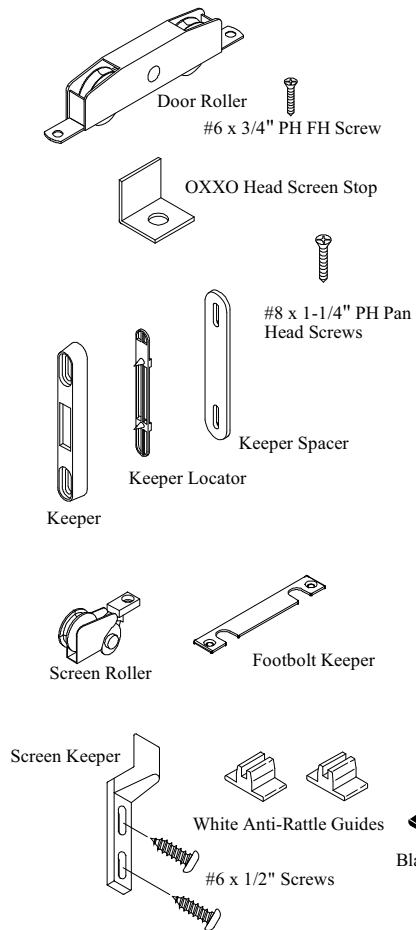

Classic Aluminum Wood Sliding Patio Door CHES/CHES-F Replacement Parts

Hardware Packages

Miscellaneous Options

Qty.	Description	Part No.
	KD Sidelite Hardware Package (Fiberglass Sill - Effective 2/19/96)	013251
4	#10 x 1-1/2" PH FH Screws (Stationary Stop to Sill)	038118
6	#8 x 1-3/4" PH FH Screws (Wood Frame Together)	011205
13	#6 x 1-1/2" PH FH Screws (Sidelite to Door & Sill Corner Key to Side Jamb)	011637
1	Instruction Sheet	038496
	Sash Guide Button Package	013444
2	Guide Shoes	013272
2	#4 x 1/2" PH FH White Screws	012301
1	Instruction Sheet	038496
	Corner Key Package (Included in Frame Carton)	015155
2	Corner Keys	011675
2	#8 x 1-1/2" PH FH Screws	010524
	Nailing Fin Corner Pads (4 Included in each Frame Carton)	015186

Miscellaneous

Items #32 - #40 Sliding Patio Hardware

Item No.	Description	Part No.
32	Door Rollers	012021
Not Shown	OXXO Head Screen Stop	018885
36	Keeper	025706
Not Shown	Surface Mount Keeper Spacer (Service item)	010592
Not Shown	Keeper Locator	022328
Not Shown	Surface Mount Footbolt Keeper - Bronze	025700
Not Shown	Snap Plugs - Tan	010612
	Snap Plugs - White	037224
40	Screen Rollers - Bronze (pair)	025702
	Screen Rollers - White (pair)	025701
	Screen Rollers - Sand (pair)	025703
Not Shown	Screen Anti-Rattle/Keeper Package	096407
	Package Includes:	
	2 - White Anti-Rattle Guides	
	2 - Black Anti-Rattle Guides	
	1 - Screen Keeper	
	2 - #6 x 1/2" Screws	
Not Shown	Sliding Screen Handle Package	076101

Note: Parts drawings not to scale.