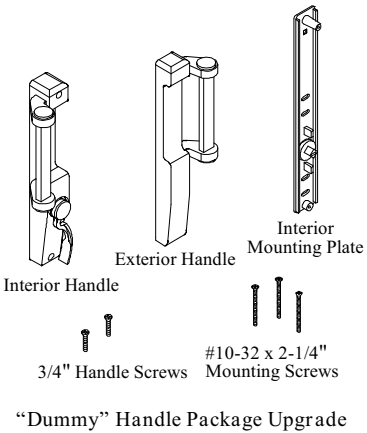

OXXO "Dummy" Handle Packages

Sliding Patio Door OXXO "Dummy" Handle Packages

Qty.	Description	Part No.
	Standard Black OXXO "Dummy" Handle Package	019214
1	Exterior Handle	
1	Interior Wood Handle	
2	2-5/16" Black Handle Screws (Wood Wood)	025704
2	2-1/2" Black Handle Screws (Aluminum Wood)	039629
1	Instruction Sheet	
	Standard White OXXO "Dummy" Handle Package	024665
	Same as Standard Black "Dummy" Handle Package except with White Handle (Exterior and Interior) and White Handle Screws	
	Antique Brass OXXO "Dummy" Handle Package	019212
1	Exterior Handle without Cylinder Hole	
1	Interior Wood Handle with Lever Lock	
1	Interior Mounting Plate	011771
1	Mounting Hardware Package	
3	#10-32 x 2-1/8" Silver Mounting Screws (Wood Wood)	010533
2	3/4" Antique Brass Handle Screws	025682
1	Plastic Drill Guide	
1	Metal Drill Stop	
3	#10-32 x 2-1/4" Silver Mounting Screws (Aluminum Wood)	010534
1	Instruction Sheet	
	Brite Brass OXXO "Dummy" Handle Package	019213
	Same as Antique Brass "Dummy" Handle Package except with Brite Brass Handle (Exterior and Interior) and Brite Brass Handle Screws	
2	3/4" Brite Brass Handle Screws	025705
	White OXXO "Dummy" Handle Package	024669
	Same as Antique Brass "Dummy" Handle Package except with White Handle (Exterior and Interior) and White Handle Screws	
2	3/4" White Handle Screws	010322
	Antique Brass Elite OXXO "Dummy" Handle Package	038547
1	Exterior Handle without Cylinder Holes	
1	Interior Handle without Lever Lock	
2	#8-32 x 2-5/16" Mounting Screws (Wood Wood)	010536
2	#8-32 x 2-1/2" Antique Brass Mounting Screws (Aluminum Wood)	010535
	Brite Brass Elite OXXO "Dummy" Handle Package	038546
	Same as Antique Brass Elite "Dummy" Handle Package except with Brite Brass Elite Handle (Exterior and Interior) and Bright Brass Handle Screws	
2	#8-32 x 2-1/2" Brite Brass Mounting Screws (Aluminum Wood)	010537
2	#8-32 x 2-5/16" Brite Brass Mounting Screws (Wood Wood)	010538
	White Elite OXXO "Dummy" Handle Package	038548
	Same as Antique Brass Elite "Dummy" Handle Package except with White Elite Handle (Exterior and Interior) and White Handle Screws	
2	#8-32 x 2-1/2" White Mounting Screws (Aluminum Wood)	010532
2	#8-32 x 2-5/16" White Mounting Screws (Wood Wood)	010539
	Brushed Chrome Elite "Dummy" Handle Package	071888
	Polished Chrome Elite "Dummy" Handle Package	085474
	Oil Rubbed Elite "Dummy" Handle Package	085472

Note: Handle packages are complete and some items are also sold as individual pieces.

Note: Parts drawings not to scale.