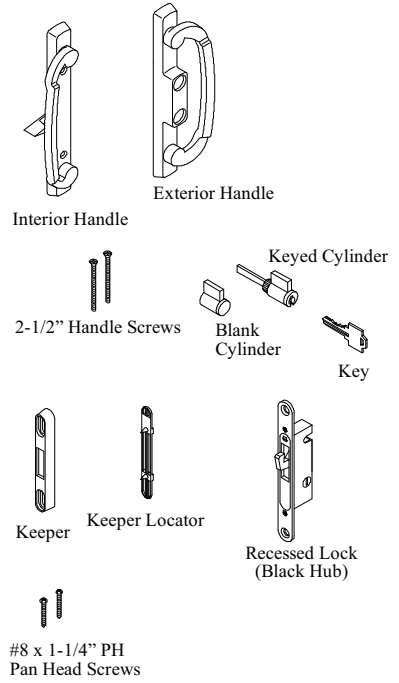

Please Note: Check for lead times when ordering