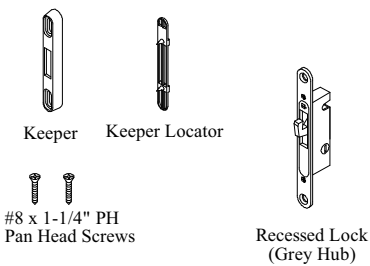

Handle Packages

Sliding Patio Door Handle Packages
(Includes Items #34 - #36)

Standard Handle Package