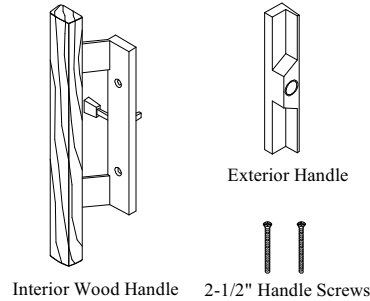

Handle Packages

Sliding Patio Door Handle Packages
(Includes Items #34 - #36)

Standard Handle Package