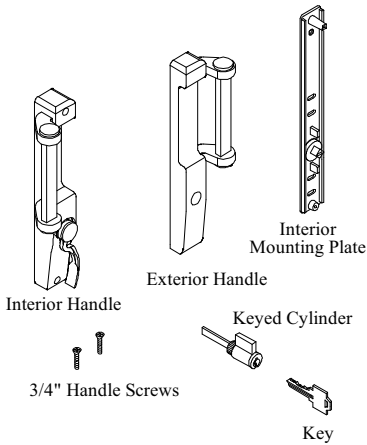

Keyed Handle Package Upgrade

Qty.	Description	Part No.
Standard Black Handle Package (No Key Lock)		
1	Exterior Handle with Cylinder Hole (punch out)	019035
1	Interior Wood Handle with Lever Lock	
1	Recessed Lock - Grey	
1	Keeper Locator	022328
1	Keeper	
2	#8 x 1-1/4" PH Pan Head Screws	
2	2-5/16" Black Handle Screws (Wood Wood)	025704
2	2-1/2" Black Handle Screws (Aluminum Wood)	039629
1	Instruction Sheet	
Standard White Handle Package (No Key Lock)		
	Same as Standard Black Handle Package except with White Handle (Exterior and Interior) and White Handle Screws	024623
Antique Brass Keyed Handle Package (Upgrade)		
1	Exterior Handle with Cylinder Hole	019033
1	Interior Wood Handle with Lever Lock	
1	Interior Mounting Plate	011771
1	Recessed Lock - Black	
1	Keeper Locator	022328
1	Keyed Cylinder Package	
1	Keyed Cylinder	
2	Keys	
3	#10-32 x 2-1/8" Silver Mounting Screws (Wood Wood)	010533
2	3/4" Antique Brass Handle Screws	025682
1	Plastic Drill Guide	
1	Metal Drill Stop	
1	Keeper	
2	#8 x 1-1/4" PH Pan Head Screws	
3	#10-32 x 2-1/4" Silver Mounting Screws (Aluminum Wood)	010534
1	Instruction Sheet	
Brite Brass Keyed Handle Package (Upgrade)		
	Same as Antique Brass Keyed Handle Package except with Brite Brass Handle (Exterior and Interior) and Brite Brass Handle Screws	019034
2	3/4" Brite Brass Handle Screws	025705
White Handle Package (Upgrade)		
	Same as Antique Brass Keyed Handle Package except with White Handle (Exterior and Interior) and White Handle Screws	024622
2	3/4" White Handle Screws	010322
Bushing Replacement Kit for Fliplever (Upgrade)		
		012942

Note: Parts drawings not to scale.

Note: Handle packages are complete and some items are also sold as individual pieces.