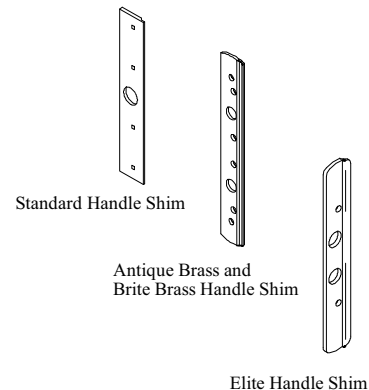

Miscellaneous Options

Description	Part No.
Keyed Alike Cylinder	019274
Standard Handle Shim - White	019314
Standard Handle Shim - Bronze	019315
Standard Handle Shim - Sand	019316
Antique Brass and Brite Brass Handle Shim - White	019317
Antique Brass and Brite Brass Handle Shim - Bronze	019318
Antique Brass and Brite Brass Handle Shim - Sand	019319
Elite Handle Shim - White	038549
Elite Handle Shim - Bronze	038550
Elite Handle Shim - Sand	038551