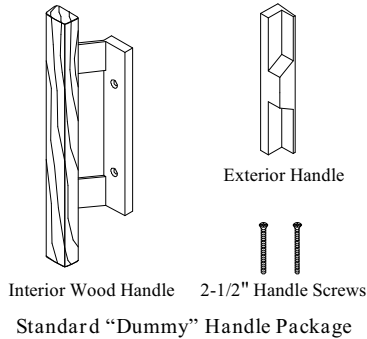

OXXO "Dummy" Handle Packages

Sliding Patio Door OXXO "Dummy" Handle Packages

Qty.	Description	Part No.
	Standard Black OXXO "Dummy" Handle Package	019214
1	Exterior Handle	
1	Interior Wood Handle	
2	2-5/16" Black Handle Screws (Wood Wood)	025704
2	2-1/2" Black Handle Screws (Aluminum Wood)	039629
1	Instruction Sheet	
	Standard White OXXO "Dummy" Handle Package	024665
	Same as Standard Black "Dummy" Handle Package except with White Handle (Exterior and Interior) and White Handle Screws	
	Antique Brass OXXO "Dummy" Handle Package	019212
1	Exterior Handle without Cylinder Hole	
1	Interior Wood Handle with Lever Lock	
1	Interior Mounting Plate	011771
1	Mounting Hardware Package	
3	#10-32 x 2-1/8" Silver Mounting Screws (Wood Wood)	010533
2	3/4" Antique Brass Handle Screws	025682
1	Plastic Drill Guide	
1	Metal Drill Stop	
3	#10-32 x 2-1/4" Silver Mounting Screws (Aluminum Wood)	010534
1	Instruction Sheet	
	Brite Brass OXXO "Dummy" Handle Package	019213
	Same as Antique Brass "Dummy" Handle Package except with Brite Brass Handle (Exterior and Interior) and Brite Brass Handle Screws	
2	3/4" Brite Brass Handle Screws	025705
	White OXXO "Dummy" Handle Package	024669
	Same as Antique Brass "Dummy" Handle Package except with White Handle (Exterior and Interior) and White Handle Screws	
2	3/4" White Handle Screws	010322
	Antique Brass Elite OXXO "Dummy" Handle Package	038547
1	Exterior Handle without Cylinder Holes	
1	Interior Handle without Lever Lock	
2	#8-32 x 2-5/16" Mounting Screws (Wood Wood)	010536
2	#8-32 x 2-1/2" Antique Brass Mounting Screws (Aluminum Wood)	010535
	Brite Brass Elite OXXO "Dummy" Handle Package	038546
	Same as Antique Brass Elite "Dummy" Handle Package except with Brite Brass Elite Handle (Exterior and Interior) and Bright Brass Handle Screws	
2	#8-32 x 2-1/2" Brite Brass Mounting Screws (Aluminum Wood)	010537
2	#8-32 x 2-5/16" Brite Brass Mounting Screws (Wood Wood)	010538
	White Elite OXXO "Dummy" Handle Package	038548
	Same as Antique Brass Elite "Dummy" Handle Package except with White Elite Handle (Exterior and Interior) and White Handle Screws	
2	#8-32 x 2-1/2" White Mounting Screws (Aluminum Wood)	010532
2	#8-32 x 2-5/16" White Mounting Screws (Wood Wood)	010539
	Brushed Chrome Elite "Dummy" Handle Package	071888
	Polished Chrome Elite "Dummy" Handle Package	085474
	Oil Rubbed Elite "Dummy" Handle Package	085472

Note: Handle packages are complete and some items are also sold as individual pieces.

Note: Parts drawings not to scale.